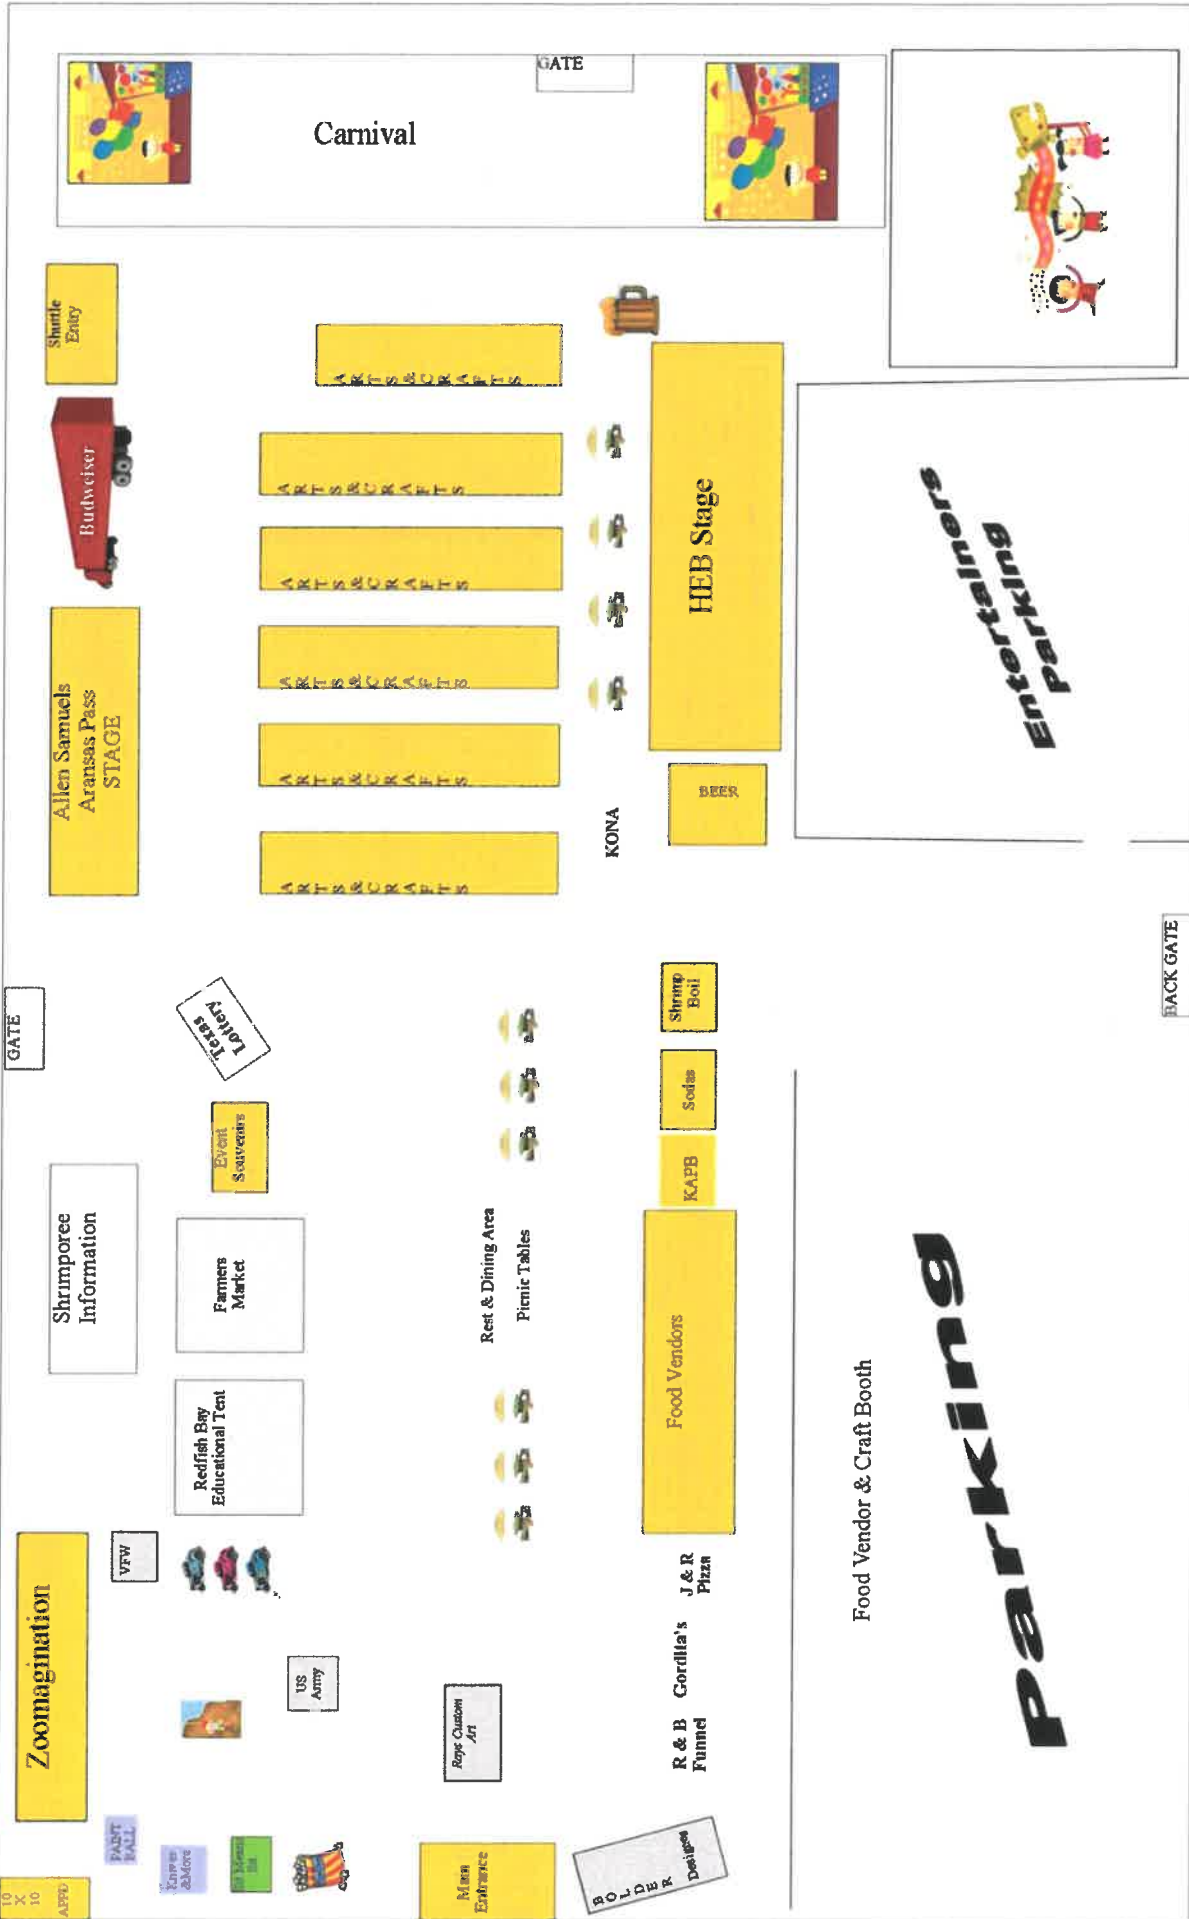

ARCH STREET

GATE

Zoomagination

Shrimporee Information

Texas Lottery

Event Souvenirs

Farmers Market

Redfish Bay Educational Tent

VFW

US Army

Roye Custom Art

Main Entrance

Rest & Dining Area  
Picnic Tables

Food Vendors

R & B Gordlia's J & R Plaza  
Funnel

KAPB  
Sodas

Shrimp Bowl

ARTS & CRAFTS

KONA

HEB Stage

BEER

Food Vendor & Craft Booth

**Parking**

**Entertaining Parking**

BACK GATE

JOHNSON AVENUE